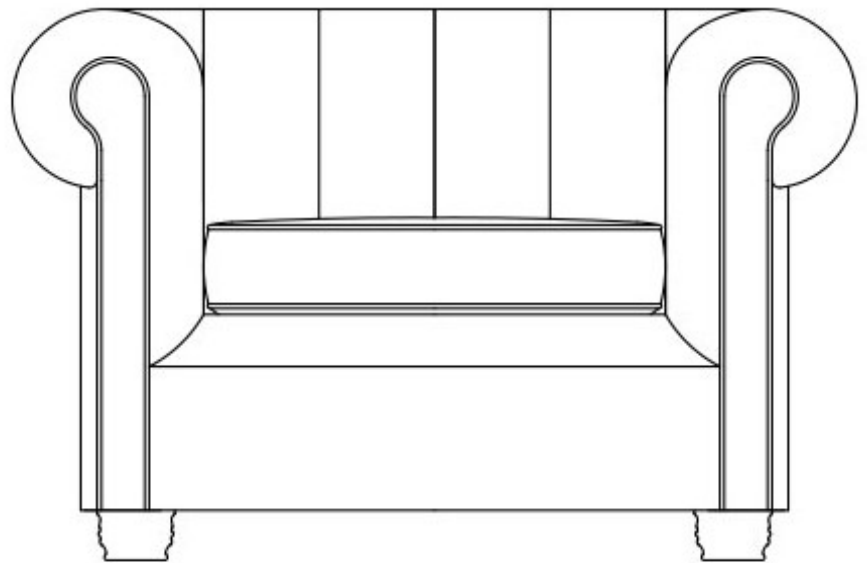

SHACKLETONS
Handmade in England

CLARENCE

CHAIR - FLUTED

DIMENSIONS

Based on a seat height of 457mm

H: 740mm

W: 1130mm

D: 850mm

AH: 740mm

SH: 457mm

SW: 620mm

SD: 520mm

LEG OPTIONS

Turned Bun Leg

UPHOLSTERY OPTIONS

Standard Fabric

Contrast Out Arm

Contrast Out Arm & Out Back

Contrast Seat

Contrast Piping

MATERIALS

Birch Hardwood

Beech Hardwood

Manufactured Board

Foam

Springs

FINISHES

SOLID COLOURS

LIGHT GREY
LRV 57*

CASHMERE
LRV 80*

STONE GREY
LRV 28*

MUSSEL
LRV 65*

REED GREEN
LRV 21*

MONUMENT GREY
LRV 22*

WOOD COLOURS

NORDIC OAK
LRV 60*

LIGHT ACACIA
LRV 53*

KENDAL OAK
LRV 34*

VICENZA OAK
LRV 41*

HONEY OAK
LRV 41*

GREY
NORDIC OAK
LRV 31*

WALNUT
LRV 11*

TOBACCO
WALNUT
LRV 12*

DARK
EUCALYPTUS
LRV 5*

*LRV values are applicable to melamine finishes. Finishes shown are for illustration purposes only.
Variation in grain or colour may occur. Natural timber products are sprayed to match wood colour.