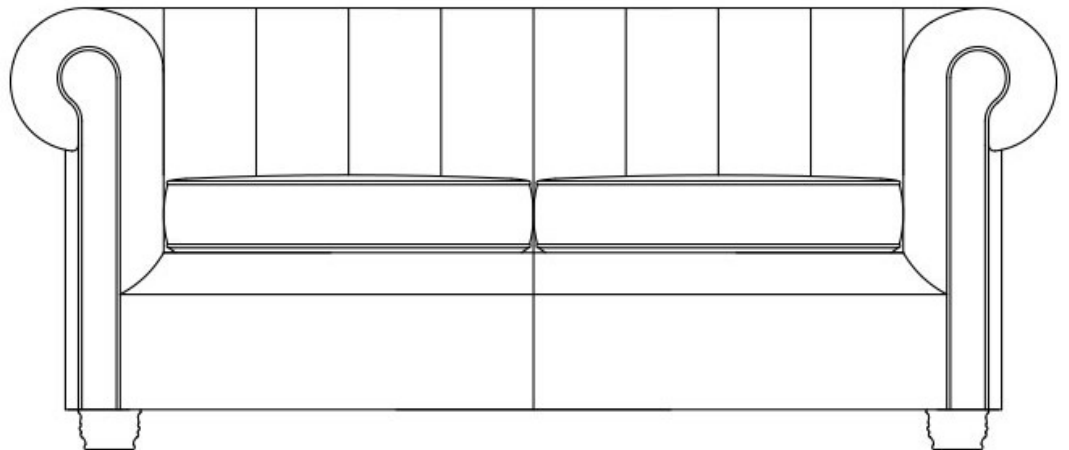

CLARENCE

TWO SEATER SOFA – FLUTED

DIMENSIONS

Based on a seat height of 457mm

H: 740mm

W: 1750mm

D: 850mm

AH: 740mm

SH: 457mm

SW: 1240mm

SD: 520mm

LEG OPTIONS

Turned Bun Leg

UPHOLSTERY OPTIONS

Standard Fabric

Contrast Out Arm

Contrast Out Arm & Out Back

Contrast Seat

Contrast Piping

MATERIALS

Birch Hardwood

Beech Hardwood

Manufactured Board

Foam

Springs

FINISHES

SOLID COLOURS

WOOD COLOURS

*LRV values are applicable to melamine finishes. Finishes shown are for illustration purposes only.
Variation in grain or colour may occur. Natural timber products are sprayed to match wood colour.