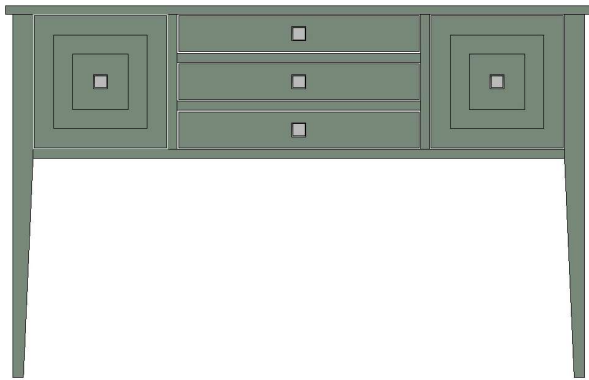

LINFORD

CONSOLE TABLE

EXAMPLE FINISH COMBINATIONS

1. **Mono Colour:**
  Solid Colour